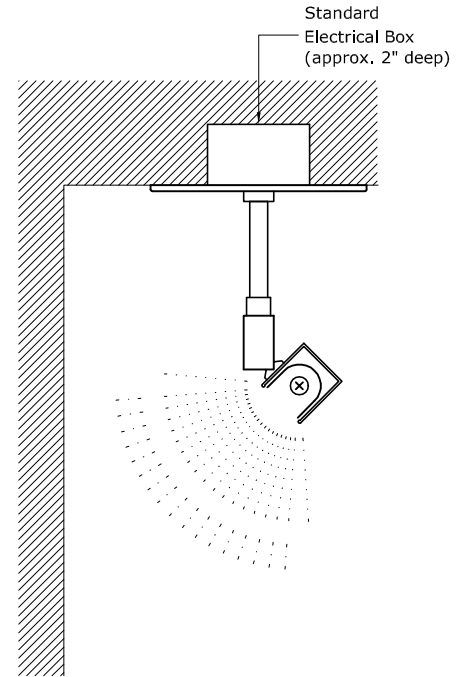

No Stem, Minimal Drop

2" Stem

Standard Stems Available in 2", 6", 10", 16"
Specify Custom Stem Lengths

6" Stem

Specify Length Of Fixture Up To 144"
Number And Location of Stems Depend On Length of Fixture.
See (MM-00) Extrusion and Stem Locations Key.

Note:
MM01B Mounting Method Depicted.
See Mounting Methods For Other Options.

WW01
Wall Washer - Minilux

SCALE: 3" = 1'-0"

MODULIGHTOR
customized modern lighting
246 East 58th Street
New York, NY 10022
T (212) 371 0336 | F (212) 371 0335
modulightor.com