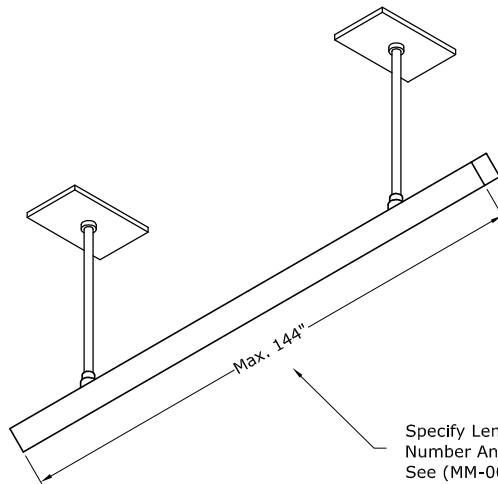

No Stem, Minimal Drop

2" Stem

Standard Stems Available in 2", 6", 10", 16"
Specify Custom Stem Lengths

6" Stem

Specify Length Of Fixture Up To 144"
Number And Location of Stems Depend On Length of Fixture.
See (MM-00) Extrusion and Stem Locations Key.

Note:
MM01B Mounting Method Depicted.
See Mounting Methods For Other Options.

WW01
Wall Washer - Minilux

SCALE: 3" = 1'-0"

MODULIGHTOR
customized modern lighting
246 East 58th Street
New York, NY 10022
T (212) 371 0336 | F (212) 371 0335
modulightor.com