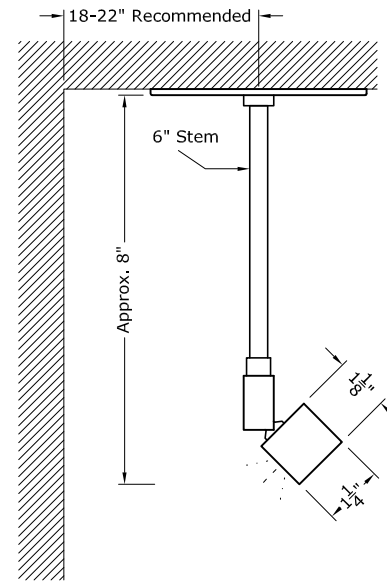

No Stem, Minimal Drop

2" Stem

Standard Stems Available in 2", 6", 10", 16"
Specify Custom Stem Lengths

6" Stem

Specify Length Of Fixture Up To 144"
Number And Location of Stems Depend On Length of Fixture.
See (MM-00) Extrusion and Stem Locations Key.

Note:
MM01B Mounting Method Depicted.
See Mounting Methods For Other Options.

WW01
Wall Washer - Minilux

SCALE: 3" = 1'-0"

MODULIGHTOR
customized modern lighting
246 East 58th Street
New York, NY 10022
T (212) 371 0336 | F (212) 371 0335
modulightor.com