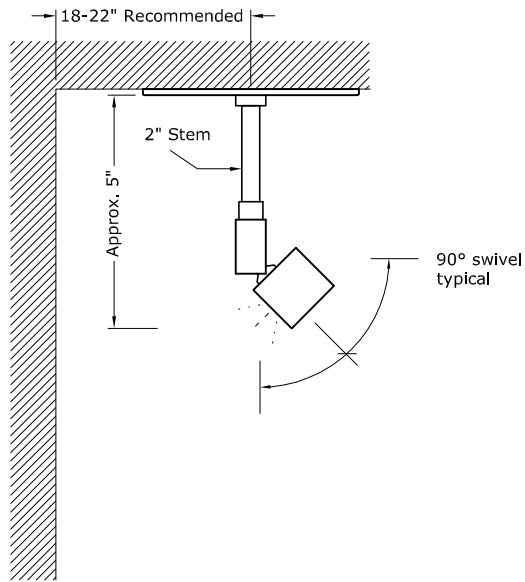

No Stem, Minimal Drop

2" Stem

Standard Stems Available in 2", 6", 10", 16"
Specify Custom Stem Lengths

6" Stem

Specify Length Of Fixture Up To 144"
Number And Location of Stems Depend On Length of Fixture.
See (MM-00) Extrusion and Stem Locations Key.

Note:
MM01B Mounting Method Depicted.
See Mounting Methods For Other Options.

WW01
Wall Washer - Minilux

SCALE: 3" = 1'-0"

MODULIGHTOR
customized modern lighting
246 East 58th Street
New York, NY 10022
T (212) 371 0336 | F (212) 371 0335
modulightor.com