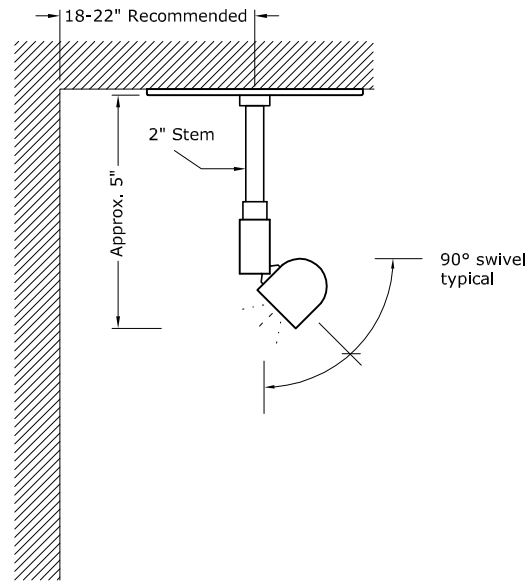

No Stem, Minimal Drop

2" Stem

Standard Stems Available in 2", 6", 10", 16"
Specify Custom Stem Lengths

6" Stem

Specify Length Of Fixture Up To 144"
Number And Location of Stems Depend On Length of Fixture.
See (MM-00) Extrusion and Stem Locations Key.

Note:
MM01B Mounting Method Depicted.
See Mounting Methods For Other Options.

WW02
Wall Washer - Minilux HR (Half Round)

SCALE: 3" = 1'-0"

MODULIGHTOR
customized modern lighting
246 East 58th Street
New York, NY 10022
T (212) 371 0336 | F (212) 371 0335
modulightor.com