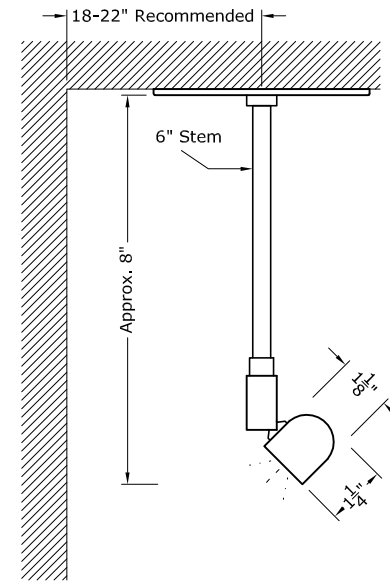

No Stem, Minimal Drop

2" Stem

Standard Stems Available in 2", 6", 10", 16"
Specify Custom Stem Lengths

6" Stem

Specify Length Of Fixture Up To 144"
Number And Location of Stems Depend On Length of Fixture.
See (MM-00) Extrusion and Stem Locations Key.

Note:
MM01B Mounting Method Depicted.
See Mounting Methods For Other Options.

WW02
Wall Washer - Minilux HR (Half Round)

SCALE: 3" = 1'-0"

MODULIGHTOR
customized modern lighting
246 East 58th Street
New York, NY 10022
T (212) 371 0336 | F (212) 371 0335
modulightor.com