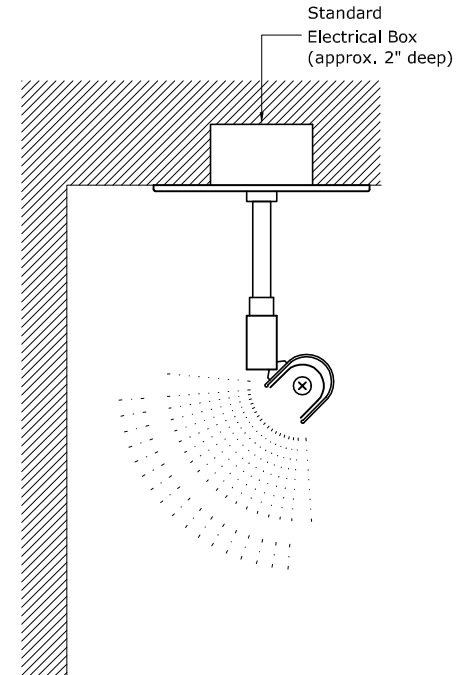

No Stem, Minimal Drop

2" Stem

Standard Stems Available in 2", 6", 10", 16"
Specify Custom Stem Lengths

6" Stem

Specify Length Of Fixture Up To 144"
Number And Location of Stems Depend On Length of Fixture.
See (MM-00) Extrusion and Stem Locations Key.

Note:
MM01B Mounting Method Depicted.
See Mounting Methods For Other Options.

WW02
Wall Washer - Minilux HR (Half Round)

SCALE: 3" = 1'-0"

MODULIGHTOR
customized modern lighting
246 East 58th Street
New York, NY 10022
T (212) 371 0336 | F (212) 371 0335
modulightor.com