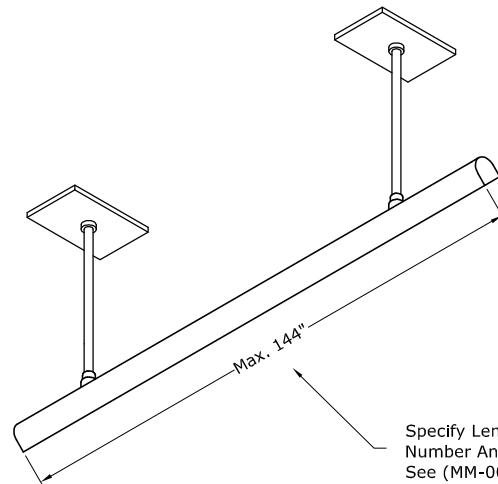

No Stem, Minimal Drop

2" Stem

Standard Stems Available in 2", 6", 10", 16"
Specify Custom Stem Lengths

6" Stem

Specify Length Of Fixture Up To 144"
Number And Location of Stems Depend On Length of Fixture.
See (MM-00) Extrusion and Stem Locations Key.

Note:
MM01B Mounting Method Depicted.
See Mounting Methods For Other Options.

WW02
Wall Washer - Minilux HR (Half Round)

SCALE: 3" = 1'-0"

MODULIGHTOR
customized modern lighting
246 East 58th Street
New York, NY 10022
T (212) 371 0336 | F (212) 371 0335
modulightor.com