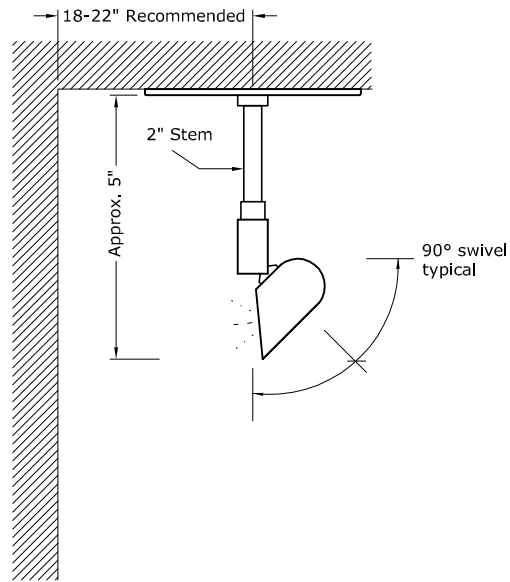

No Stem, Minimal Drop

2" Stem

Standard Stems Available in 2", 6", 10", 16"
Specify Custom Stem Lengths

6" Stem

Specify Length Of Fixture Up To 144"
Number And Location of Stems Depend On Length of Fixture.
See (MM-00) Extrusion and Stem Locations Key.

Note:
MM01B Mounting Method Depicted.
See Mounting Methods For Other Options.

WW03

Wall Washer - Minilux HRL (Half Round Lip)

SCALE: 3" = 1'-0"

MODULIGHTOR
customized modern lighting
246 East 58th Street
New York, NY 10022
T (212) 371 0336 | F (212) 371 0335
modulightor.com