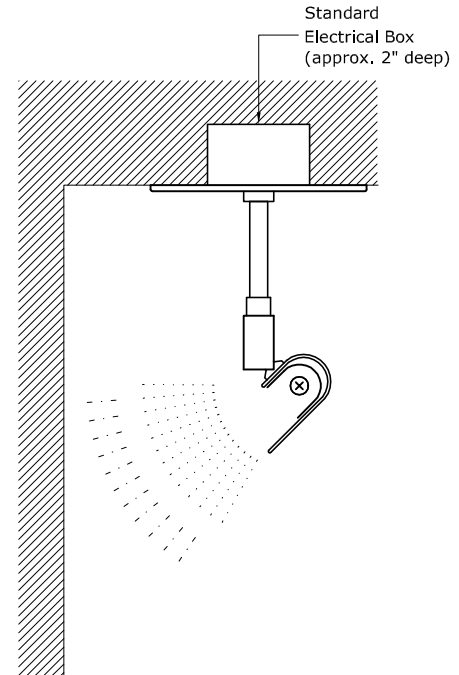

No Stem, Minimal Drop

2" Stem

Standard Stems Available in 2", 6", 10", 16"
Specify Custom Stem Lengths

6" Stem

Specify Length Of Fixture Up To 144"
Number And Location of Stems Depend On Length of Fixture.
See (MM-00) Extrusion and Stem Locations Key.

Note:
MM01B Mounting Method Depicted.
See Mounting Methods For Other Options.

WW03

Wall Washer - Minilux HRL (Half Round Lip)

SCALE: 3" = 1'-0"

MODULIGHTOR
customized modern lighting
246 East 58th Street
New York, NY 10022
T (212) 371 0336 | F (212) 371 0335
modulightor.com