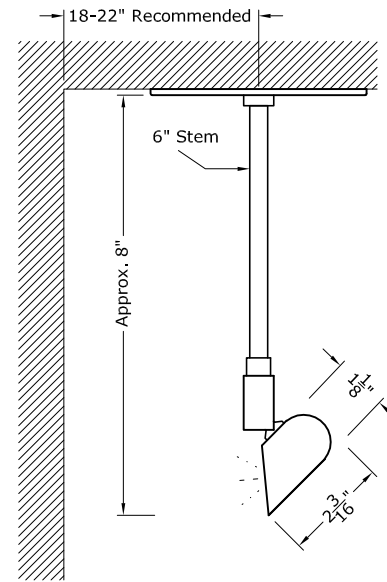

No Stem, Minimal Drop

2" Stem

Standard Stems Available in 2", 6", 10", 16"
Specify Custom Stem Lengths

6" Stem

Specify Length Of Fixture Up To 144"
Number And Location of Stems Depend On Length of Fixture.
See (MM-00) Extrusion and Stem Locations Key.

Note:
MM01B Mounting Method Depicted.
See Mounting Methods For Other Options.

WW03

Wall Washer - Minilux HRL (Half Round Lip)

SCALE: 3" = 1'-0"

MODULIGHTOR
customized modern lighting
246 East 58th Street
New York, NY 10022
T (212) 371 0336 | F (212) 371 0335
modulightor.com