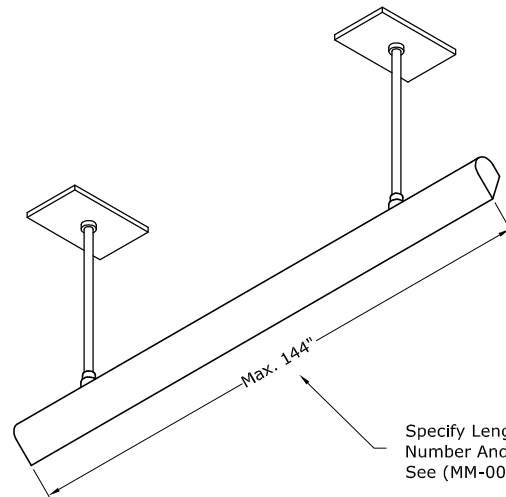

No Stem, Minimal Drop

2" Stem

Standard Stems Available in 2", 6", 10", 16"
Specify Custom Stem Lengths

6" Stem

Specify Length Of Fixture Up To 144"
Number And Location of Stems Depend On Length of Fixture.
See (MM-00) Extrusion and Stem Locations Key.

Note:
MM01B Mounting Method Depicted.
See Mounting Methods For Other Options.

WW03

Wall Washer - Minilux HRL (Half Round Lip)

SCALE: 3" = 1'-0"

MODULIGHTOR
customized modern lighting
246 East 58th Street
New York, NY 10022
T (212) 371 0336 | F (212) 371 0335
modulightor.com