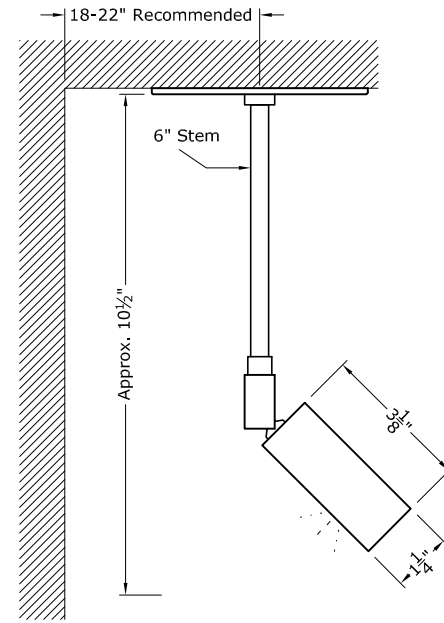

No Stem, Minimal Drop

2" Stem

Standard Stems Available in 2", 6", 10", 16"
Specify Custom Stem Lengths

6" Stem

Specify Length Of Fixture Up To 144"
Number And Location Of Stems Depend On Length Of Fixture.
See (MM-00) Extrusion and Stem Locations Key.

Note:
MM01B Mounting Method Depicted.
See Mounting Methods For Other Options.

WW04
Wall Washer - Luxline I

SCALE: 3" = 1'-0"

MODULIGHTOR
customized modern lighting
246 East 58th Street
New York, NY 10022
T (212) 371 0336 | F (212) 371 0335
modulightor.com