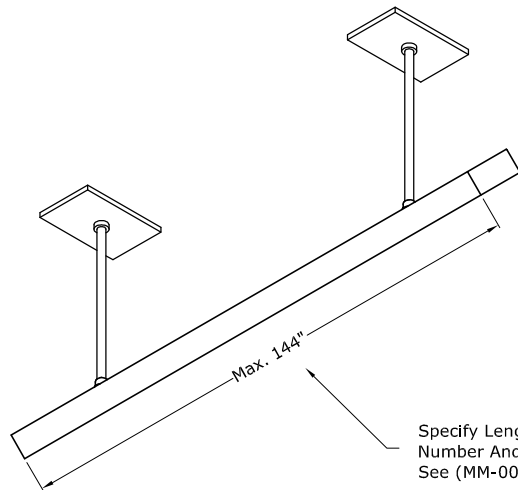

No Stem, Minimal Drop

2" Stem

Standard Stems Available in 2", 6", 10", 16"
Specify Custom Stem Lengths

6" Stem

Specify Length Of Fixture Up To 144"
Number And Location Of Stems Depend On Length Of Fixture.
See (MM-00) Extrusion and Stem Locations Key.

Note:
MM01B Mounting Method Depicted.
See Mounting Methods For Other Options.

WW04
Wall Washer - Luxline I

SCALE: 3" = 1'-0"

MODULIGHTOR
customized modern lighting
246 East 58th Street
New York, NY 10022
T (212) 371 0336 | F (212) 371 0335
modulightor.com