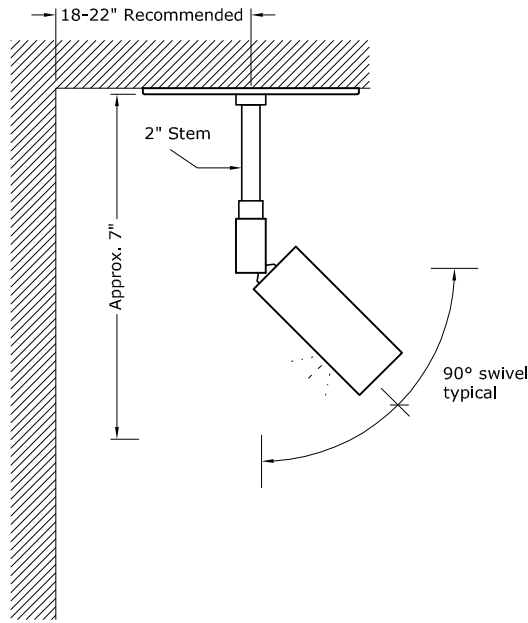

No Stem, Minimal Drop

2" Stem

Standard Stems Available in 2", 6", 10", 16"
Specify Custom Stem Lengths

6" Stem

Specify Length Of Fixture Up To 144"
Number And Location Of Stems Depend On Length Of Fixture.
See (MM-00) Extrusion and Stem Locations Key.

Note:
MM01B Mounting Method Depicted.
See Mounting Methods For Other Options.

WW04
Wall Washer - Luxline I

SCALE: 3" = 1'-0"

MODULIGHTOR
customized modern lighting
246 East 58th Street
New York, NY 10022
T (212) 371 0336 | F (212) 371 0335
modulightor.com