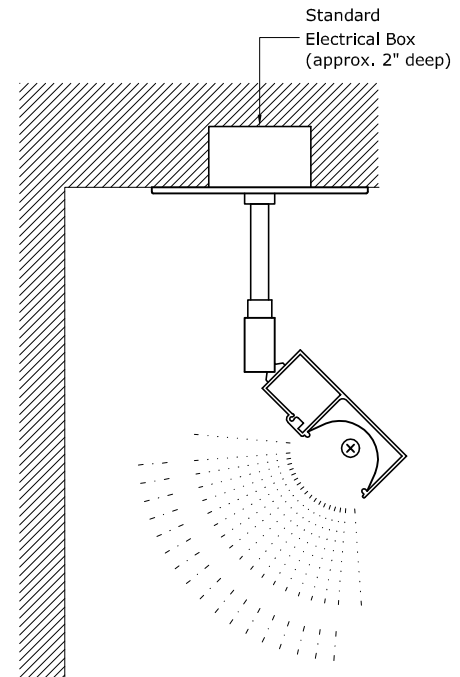

No Stem, Minimal Drop

2" Stem

Standard Stems Available in 2", 6", 10", 16"
Specify Custom Stem Lengths

6" Stem

Specify Length Of Fixture Up To 144"
Number And Location Of Stems Depend On Length Of Fixture.
See (MM-00) Extrusion and Stem Locations Key.

Note:
MM01B Mounting Method Depicted.
See Mounting Methods For Other Options.

WW04
Wall Washer - Luxline I

SCALE: 3" = 1'-0"

MODULIGHTOR
customized modern lighting
246 East 58th Street
New York, NY 10022
T (212) 371 0336 | F (212) 371 0335
modulightor.com